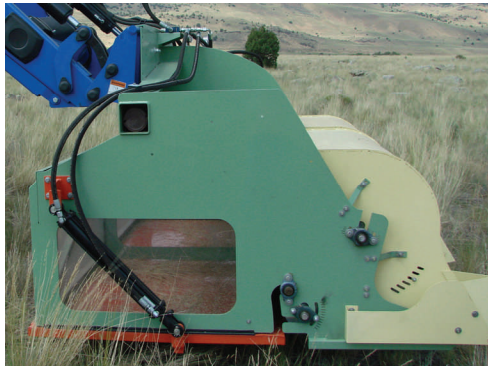

Seedster FH-2

**Native Grass & Wildflower Seed Harvest
Commercial & Wildland Harvest**

Groundbreaking “Seed Plucking” Technology:

**A Harvesting System on a Loader
Greater Recovery of Standing Seed
More Acres per Hour
Minimal Chaff/Impurities
Low Operating Costs**

Engineering for Simple Perfection

- ◆ **Seed recovery, conveyance and collection all in the front header**
- ◆ **Fast offload with bottom drop door**
- ◆ **Quick cleanout, 10 minutes**
- ◆ **Fast ground speed for more acres covered per hour**
- ◆ **In-cab adjustments fine tune for changing conditions**
- ◆ **Hydraulic power by tractor PTO to PowerPack**

- ◆ **Seed Hopper Volume 28.12bu**
- ◆ **9' 3" Total width**
- ◆ **Up to 7' 8" of treatment, or 8' 8" with stem gatherer**
- ◆ **Requires 55 hp tractor or larger with 1000 rpm PTO**
- ◆ **Requires tractor loader**

Seedsters Are Intensively Researched And Rigorously Tested To Harvest Many Difficult To Harvest Species

Miscanthus, Switchgrass, Indiangrass, Big Bluestem, Green Needlegrass, Purple Needlegrass, Needleandthread, Little Bluestem, Bluebunch Wheatgrass, Canada Wild Rye, Russian Wild Rye, Sagebrush, and more...